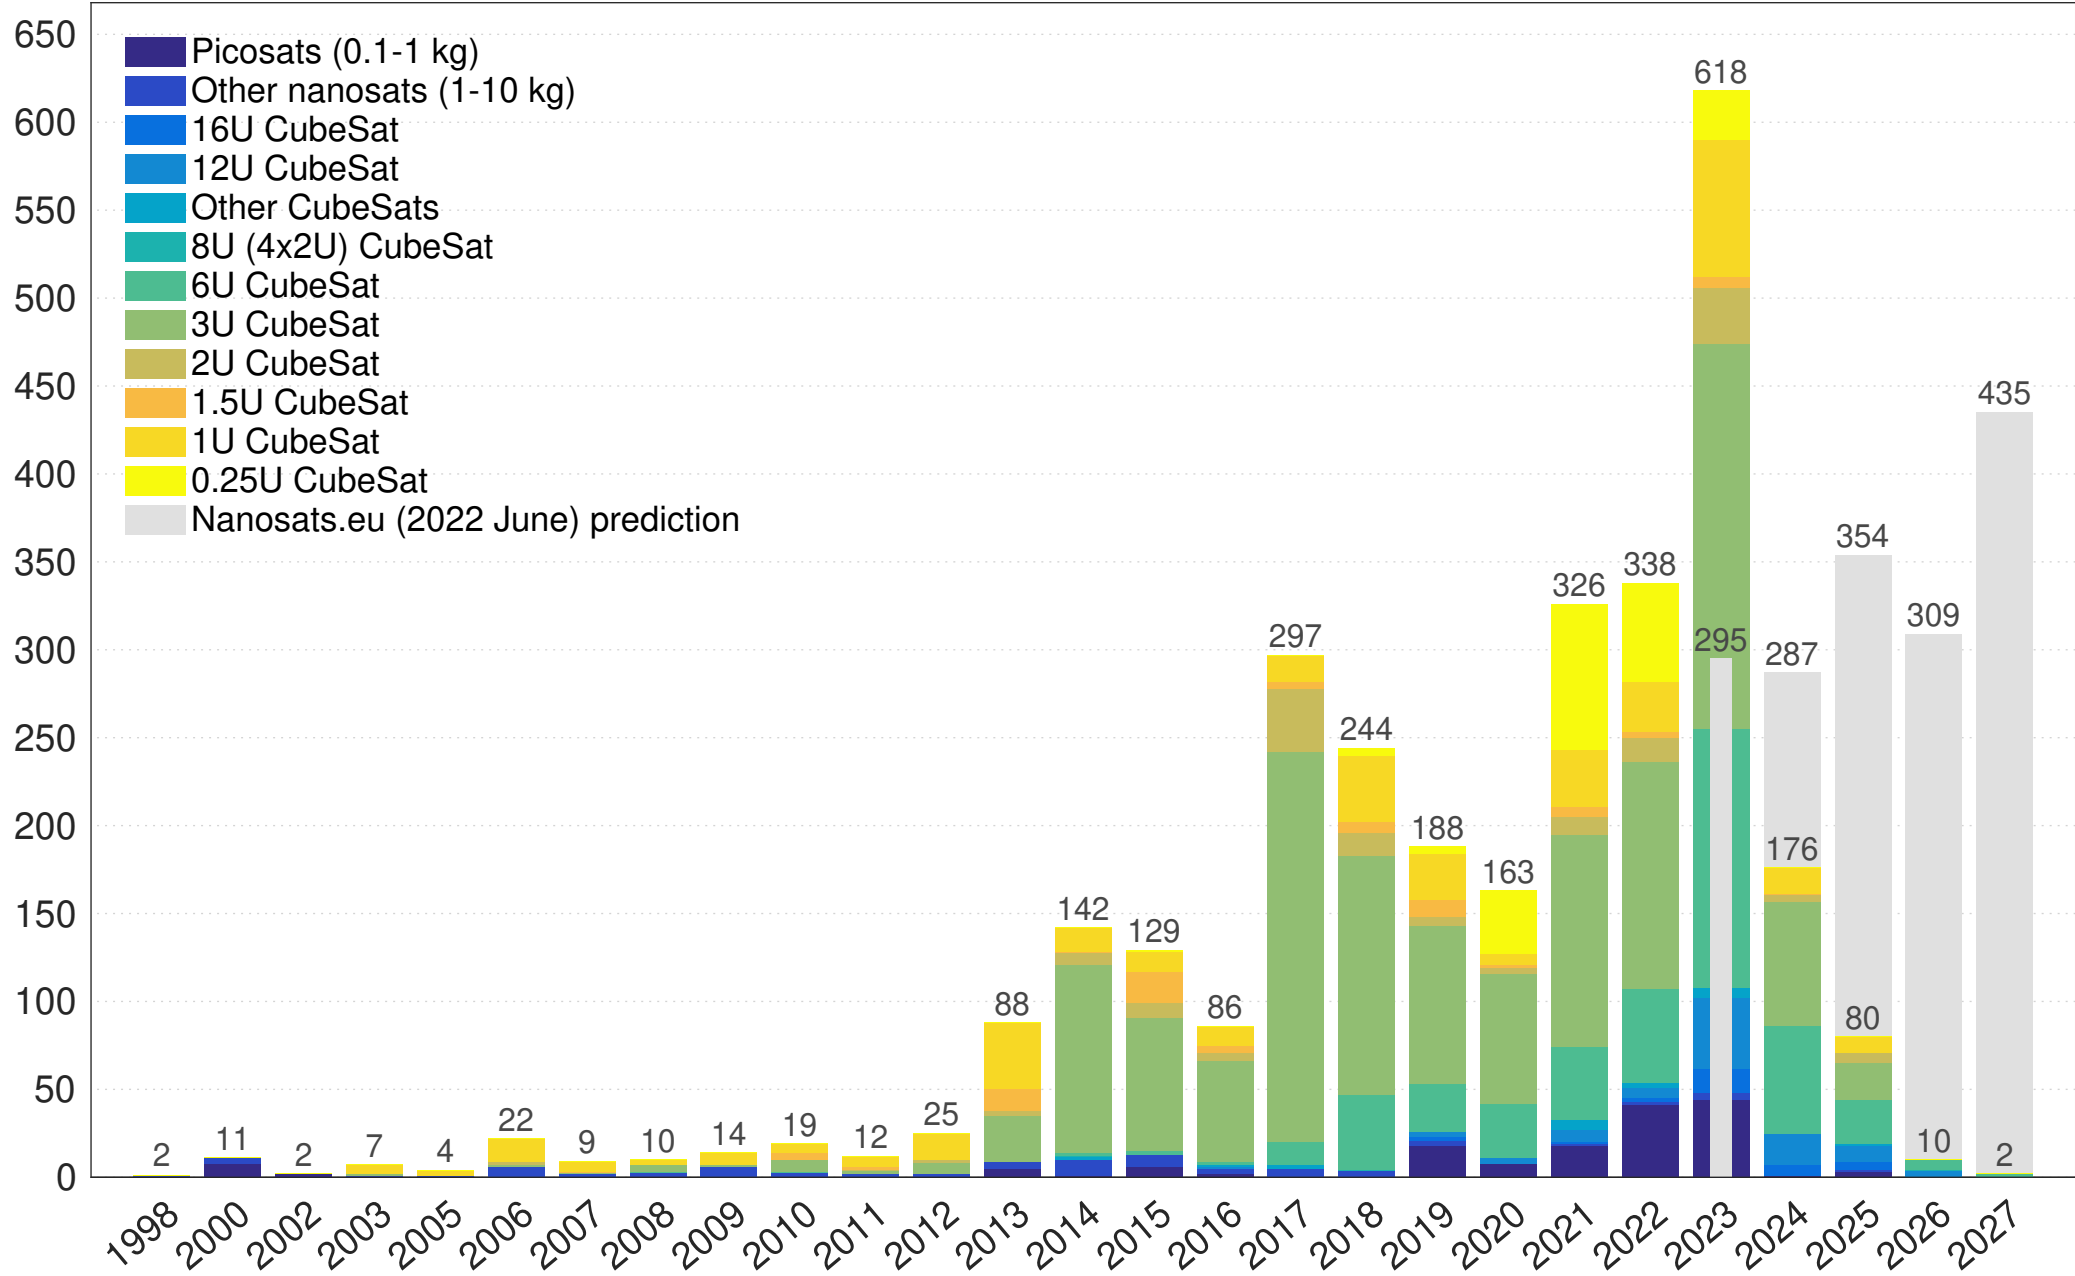

Nanosatellite launches by types

Nanosatellites

1998 2000 2002 2003 2005 2006 2007 2008 2009 2010 2011 2012 2013 2014 2015 2016 2017 2018 2019 2020 2021 2022 2023 2024 2025 2026 2027