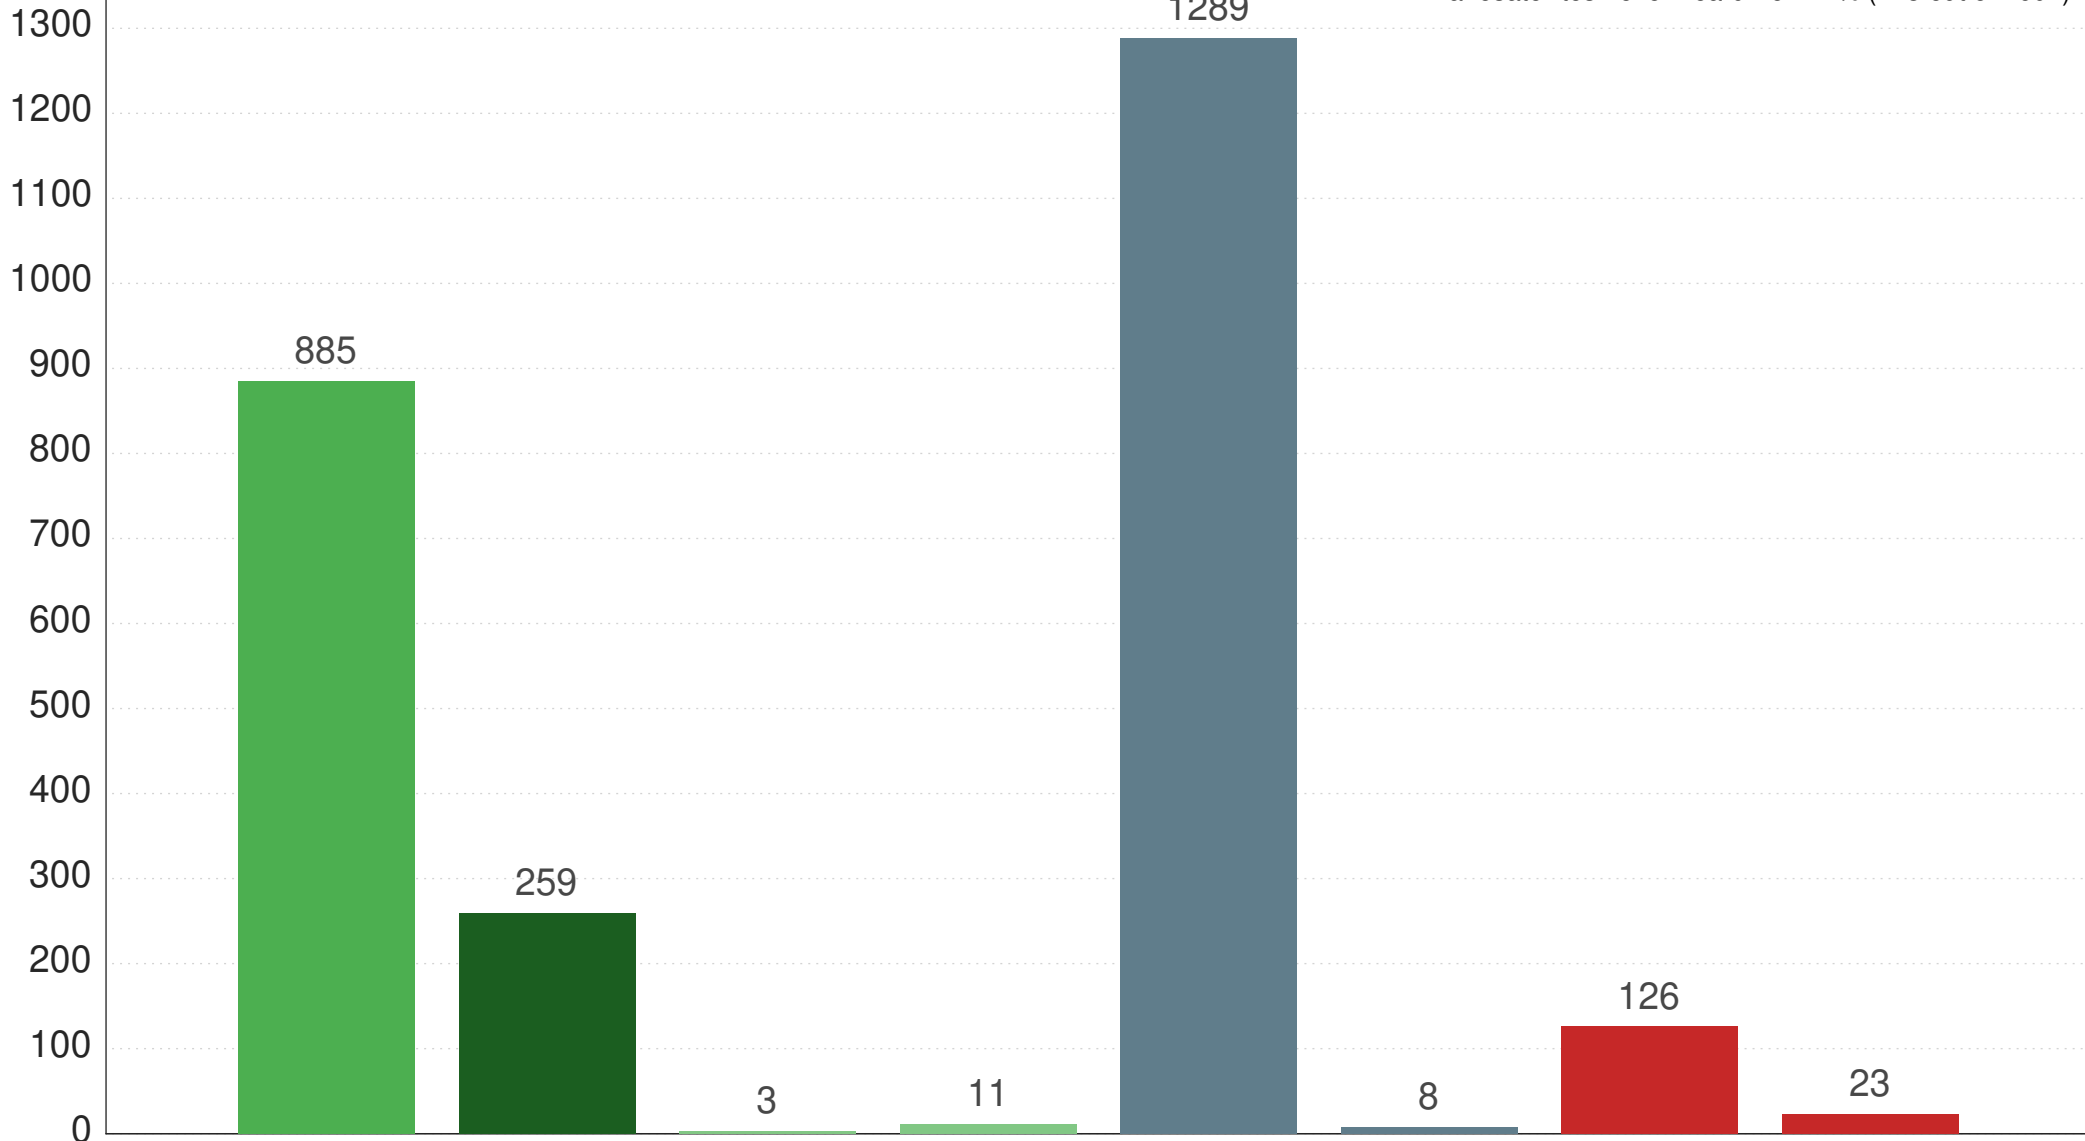

# Present status of launched nanosatellites

Nanosatellites never heard from: 7% (173 out of 2604)

Nanosatellites

Operational

Not operational

On ISS

On spacecraft

Reentered

Returned

Launch failure

Deployment failure